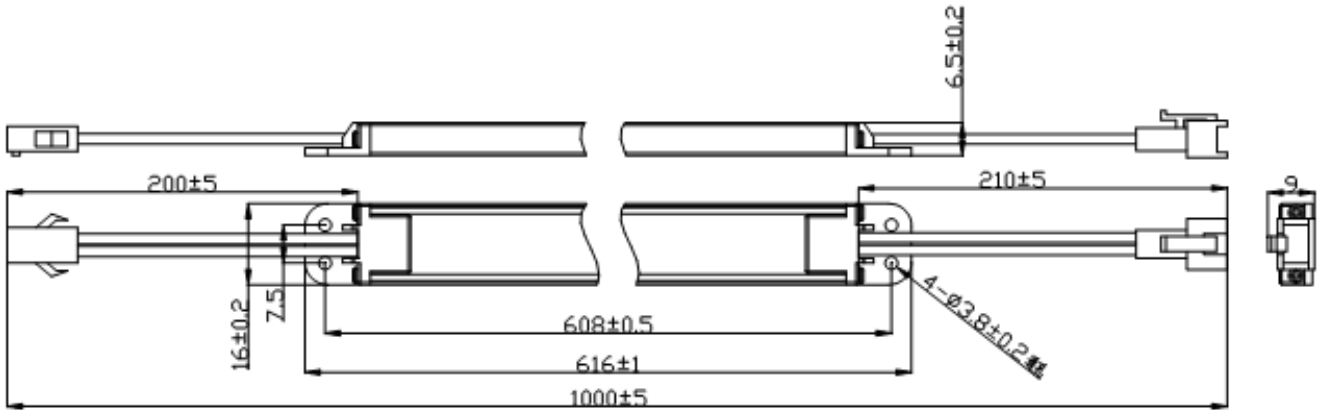

Lamp Shell	PC and aluminum
Voltage	DC12 V
Wattage	7W
Color	White
IP	IP54
Forward Current(max)	600mA
Operating Temperature	-20°C ~ +60°C
Storage Temperature	-30°C ~ +70°C
Net Weight per piece (g)	136g
Warranty period	36 month
Size	616MM×16MM×6.5MM
Conforming standard	CE\ROHS

**Product Selection Guide:**

Product	Beam Angle	Total Lumens	CCT	Luminous Efficiency	CRI
LS-5630W18R	115	400±5%	6500-7000K	57lm/W	PF≥70

## LS-5630W18R

①      ②      ③ ④ ⑤

- ① LS: led Modules
- ② 5630: 5630 LED
- ③ W: W (white)
- ④ 18: 18PCS of led
- ⑤ R: DC12V

Product Dimensions:

NOTES:

1. All dimensions unit in mm
2. Tolerances is  $\pm 0.5$ mm unless otherwise noted.

### Package Dimension