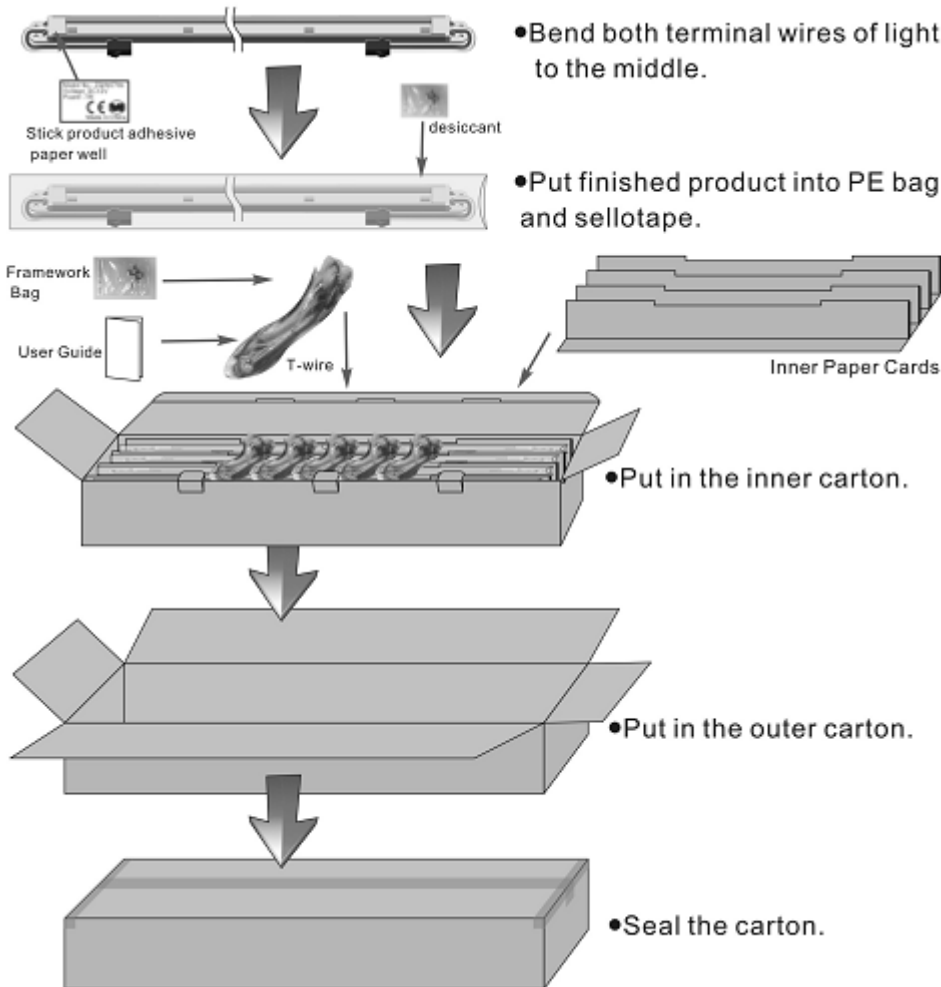

## LS-5630W18R

①      ②      ③ ④ ⑤

- ① LS: led Modules
- ② 5630: 5630 LED
- ③ W: W (white)
- ④ 18: 18PCS of led
- ⑤ R: DC12V

Product Dimensions:

NOTES:

1. All dimensions unit in mm
2. Tolerances is  $\pm 0.5$ mm unless otherwise noted.

### Package Dimension