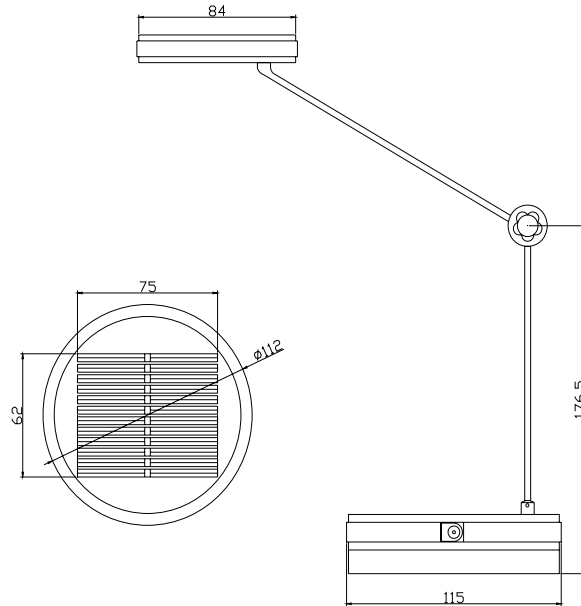

Application:

- Home lighting
- Reading lighting
- Auxiliary lighting

Product Specifications:

lampshade	Plastic
Storage battery	3.7V/1000mah
Solar battery	6V/0.7W
LED life	More than 25000 hours
Operating Temperature	-20°C ~ +60°C
Storage Temperature	-30°C ~ +70°C
Net Weight per piece (Kg)	0.5Kg
Certification	CE Approved; RoHS Compliant

Product Selection Guide:

HL- / S / W / 007

① ② ③ ④

- ① HL: Handle Light
- ② S: Solar Light
- ③ W: White Color
- ④ 007: Serial-number

Product Dimensions:

Notes:

- 1. All dimensions unit in mm
- 2. Tolerances is ± 0.5 mm unless otherwise noted.