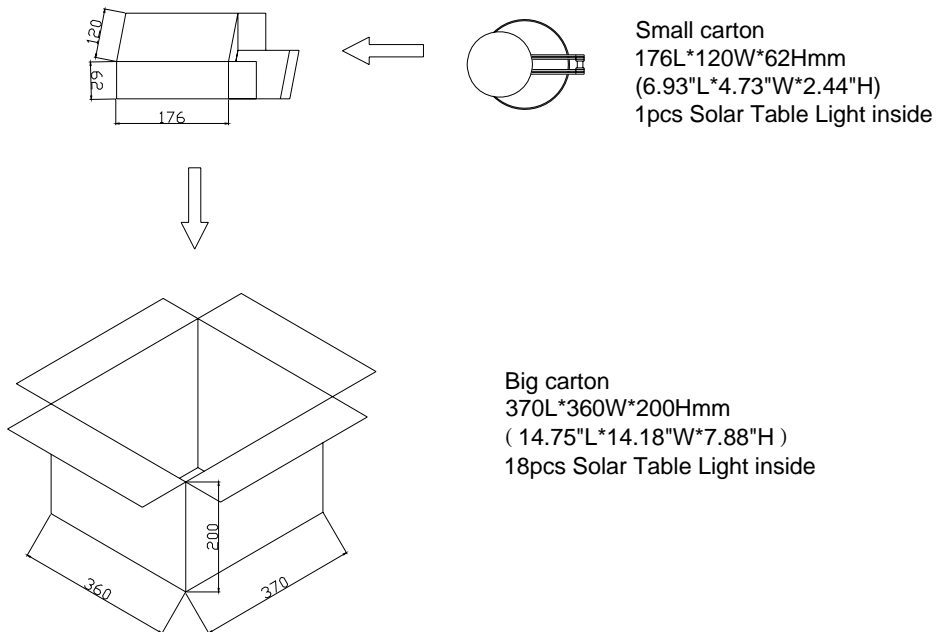

Packing Dimensions: